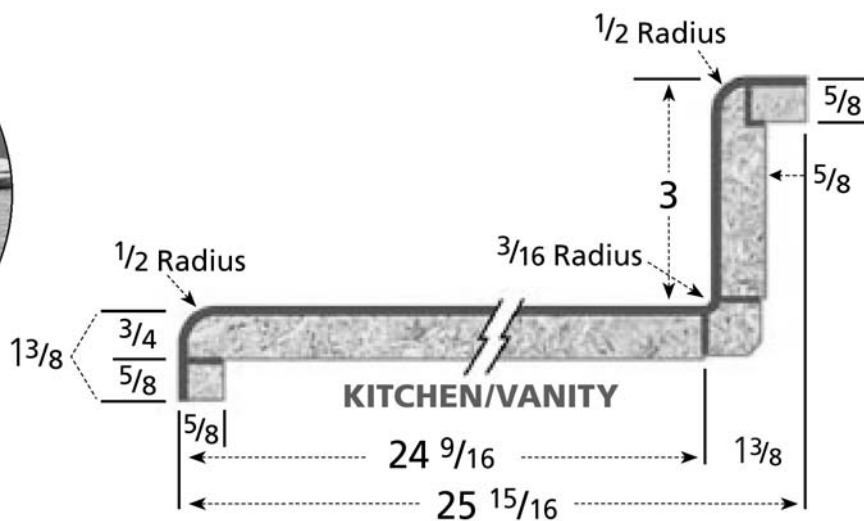

## Waterfall Edge

- Classic postformed waterfall edge is one of our most popular profiles.
- 1/2" radius on waterfall edge and backsplash provides a tighter, more contemporary look.

OREGON

## SPECIFICATIONS

- Standard substrate is 3/4" industrial grade particleboard.
- Available in 8', 10' and 12' lengths.
- Standard postformed grade laminate with a thickness of 0.042" +/- 0.005".
- Suitable for all residential, commercial, institutional or light industrial applications.
- Available surfaced with Wilsonart®, Formica®, Nevamar® and Pionite®.