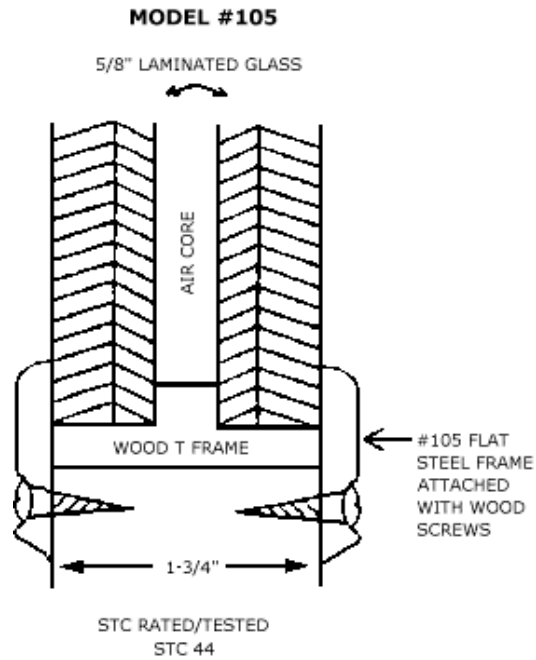

STC DOOR ACCESSORIES

TRIPLE BUBBLE GASKETING