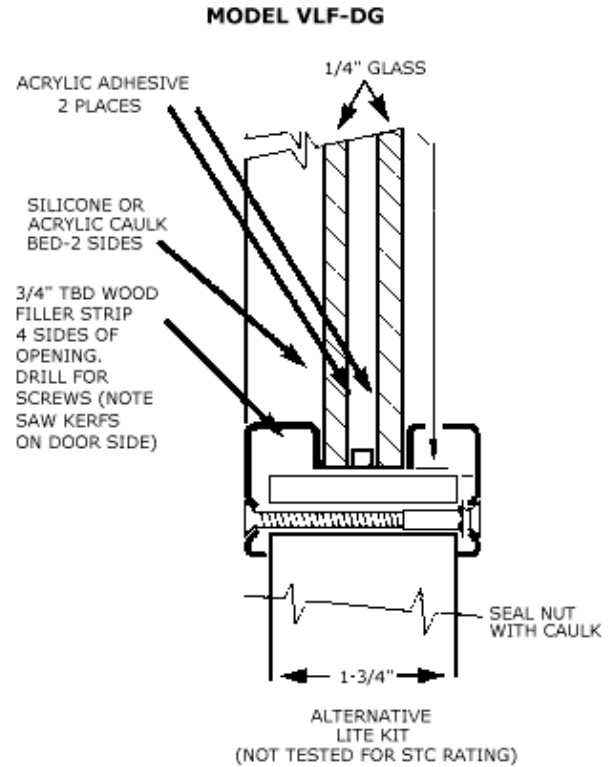

STC DOOR ACCESSORIES

TRIPLE BUBBLE GASKETING